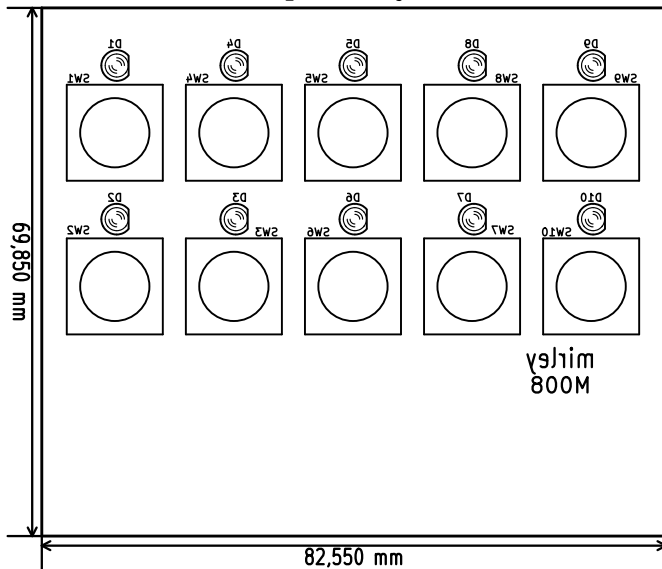

Cyfrowy Wyłącznik Wielokanałowy
Pobrane z <http://mirley.net>