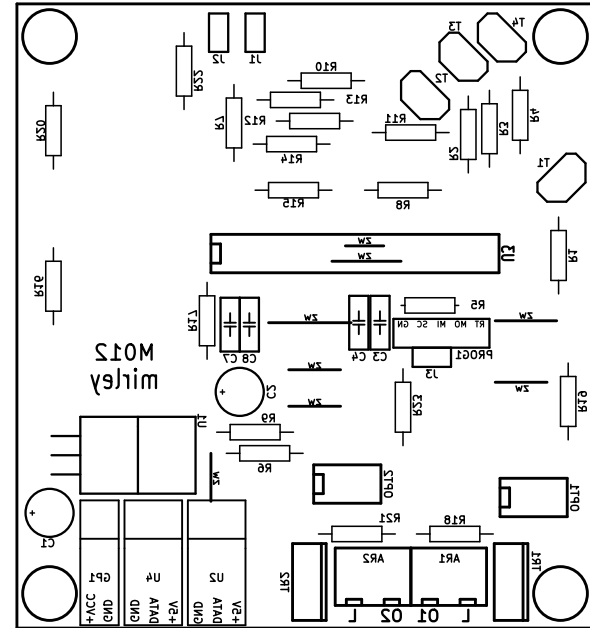

Prosty Sterownik Centralnego Ogrzewania
Pobrane z <http://mirley.net>

Simple Central Heating Controller
Downloaded from <http://mirley.net>

<http://mirley.net>

<http://mirley.net>

<http://mirley.net>