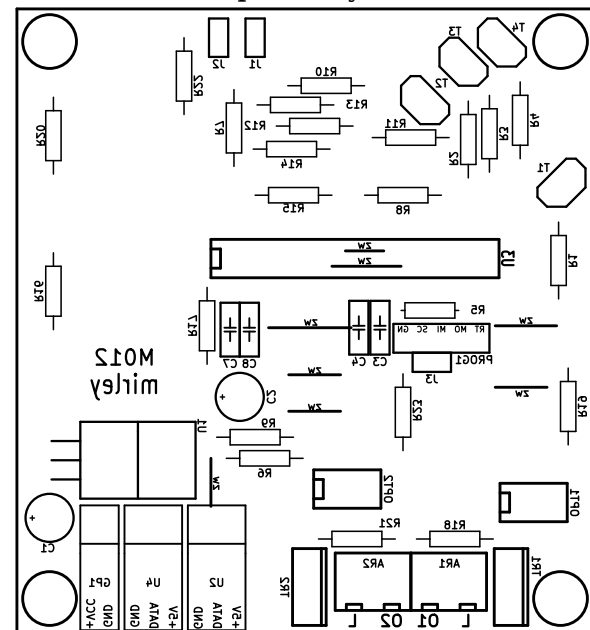

Prosty Sterownik Centralnego Ogrzewania
Pobrane z <http://mirley.net>

Simple Central Heating Controller
Downloaded from <http://mirley.net>