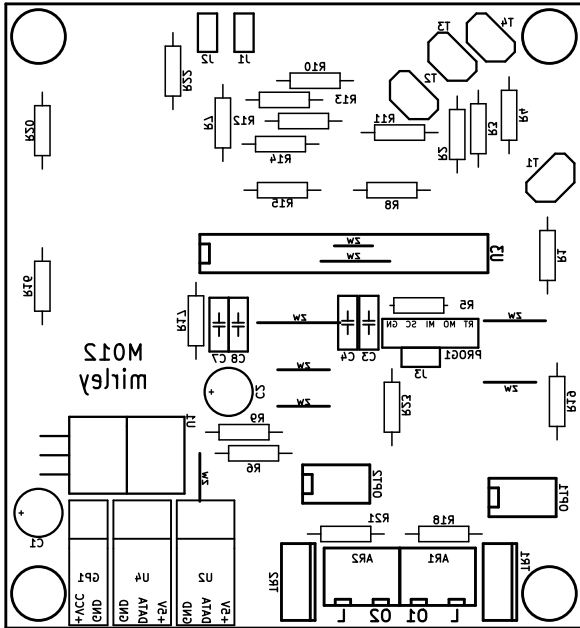

Prosty Sterownik Centralnego Ogrzewania
Pobrane z <http://mirley.net>

Simple Central Heating Controller
Downloaded from <http://mirley.net>

<http://mirley.net>

<http://mirley.net>

<http://mirley.net>